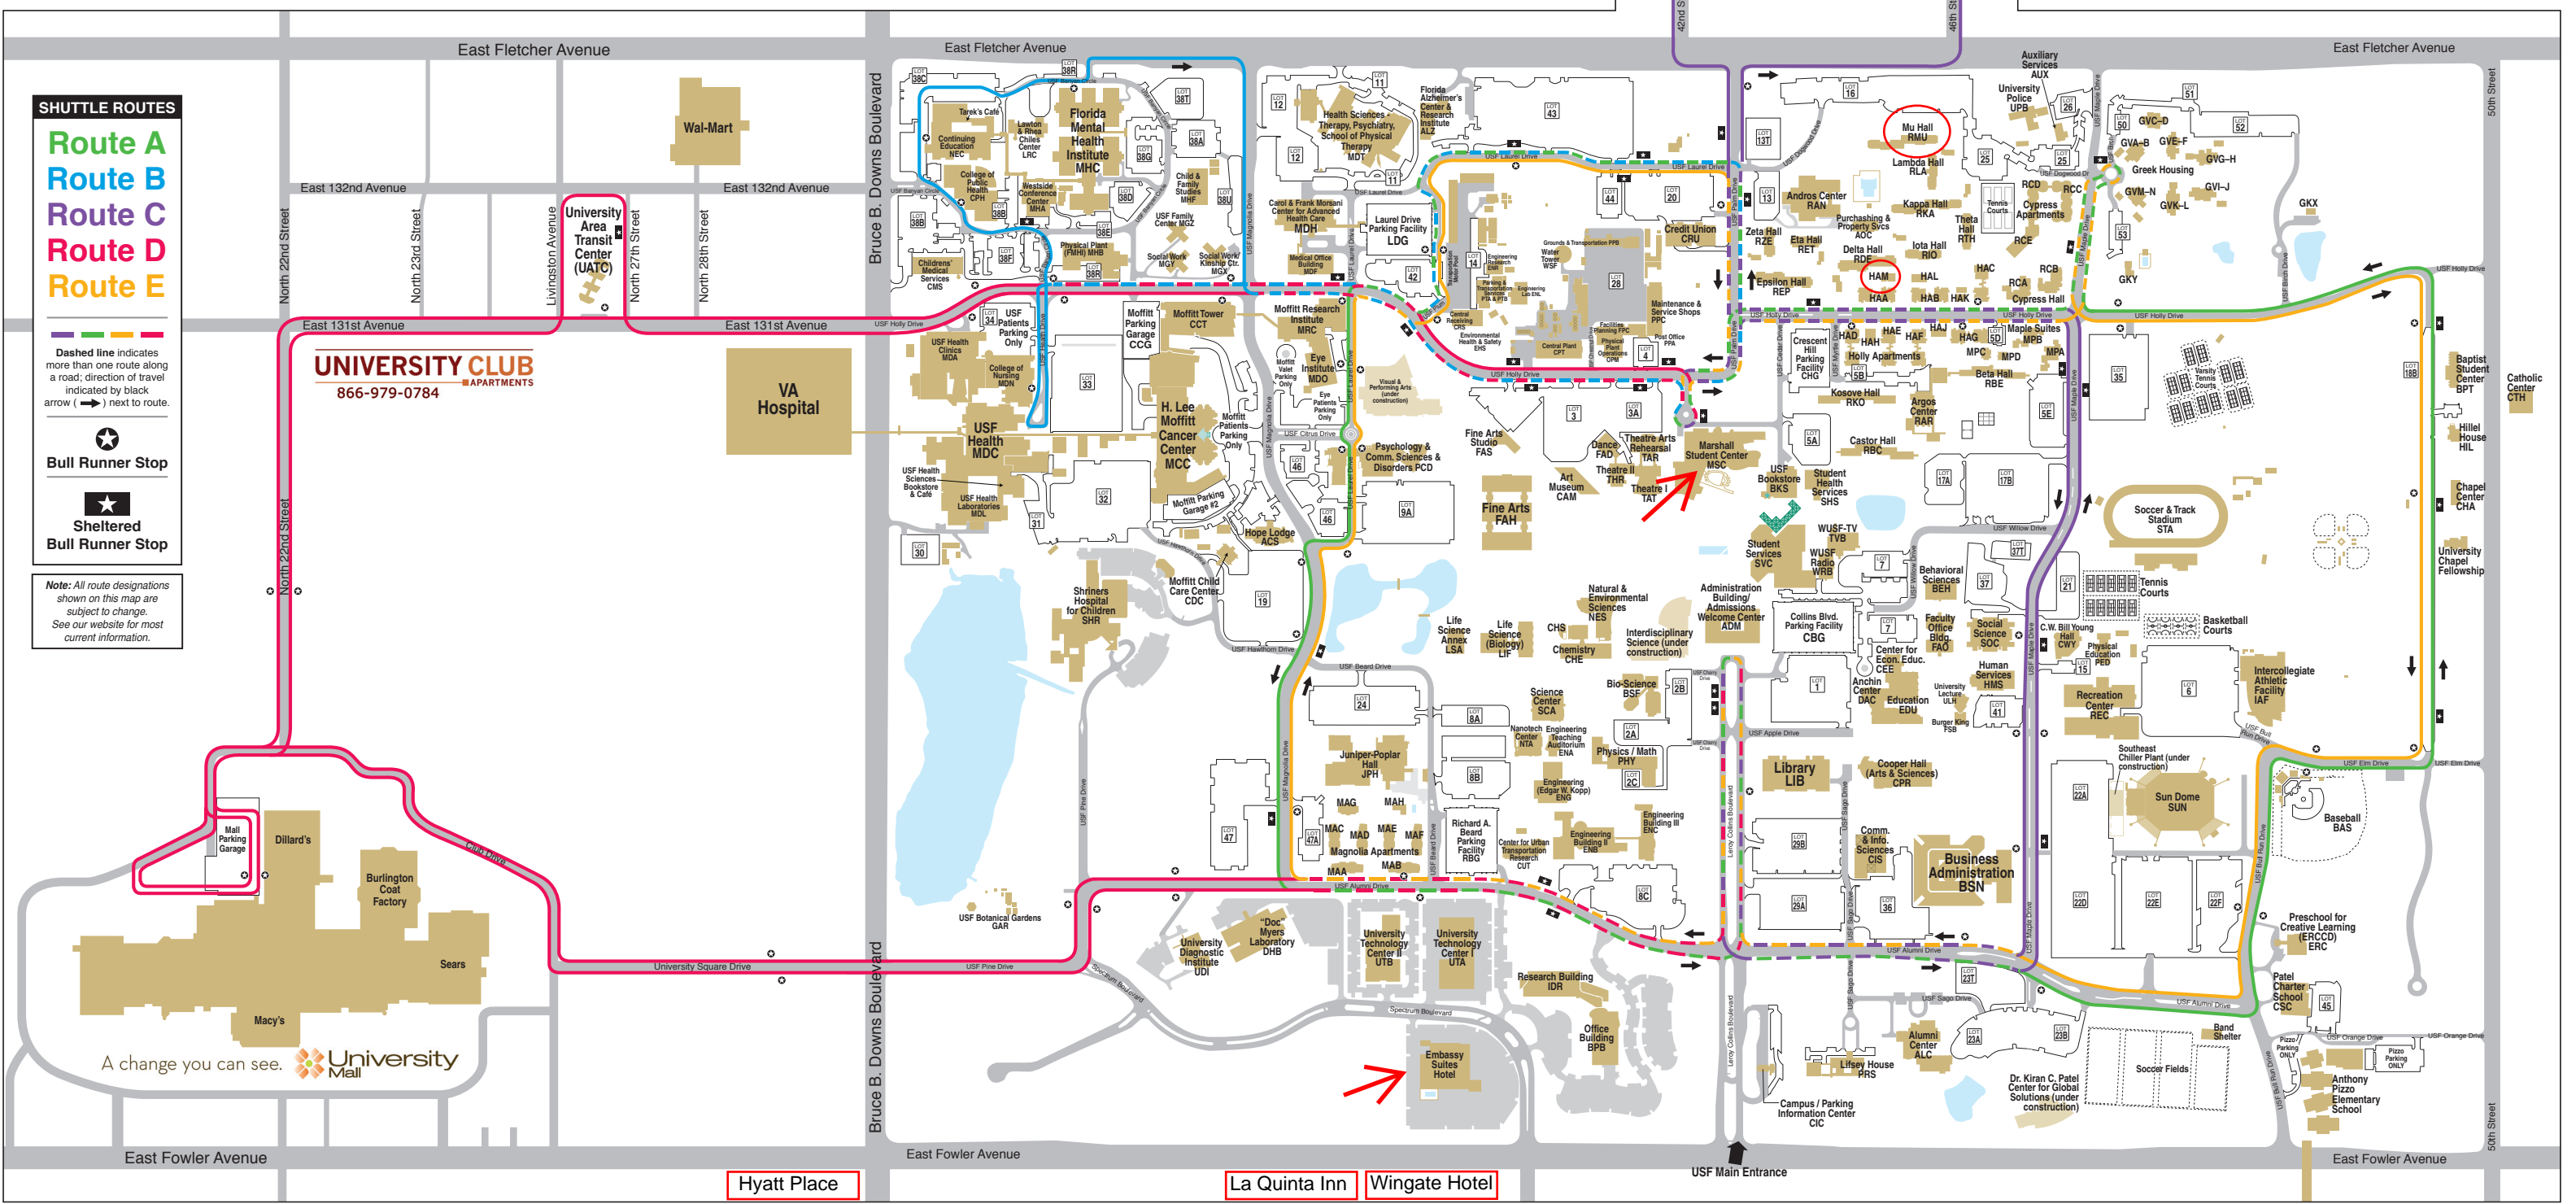

Bull Runner Schedule

Weekday Service
All Routes
A - B - C - D - E
 Monday–Thursday 7:00 a.m.–Midnight
 Friday 7:00 a.m.–5:30 p.m.

Weekend Service
Routes C & D
 Saturday & Sunday 2:30 p.m.–9:30 p.m.

Note: Service times may vary. Check our website (www.usf.edu/bullrunner) for holiday schedules and most current route information.

SHUTTLE ROUTES

- Route A
- Route B
- Route C
- Route D
- Route E

Bull Runner Stop

Sheltered Bull Runner Stop

Dashed line indicates more than one route along a road; direction of travel indicated by black arrow (→) next to route.

USF Bull Runner Routes - 2009-10

SHUTTLE ROUTES

- Route A
- Route B
- Route C
- Route D
- Route E

Dashed line indicates more than one route along a road; direction of travel indicated by black arrow (→) next to route.

Bull Runner Stop

Sheltered Bull Runner Stop

Note: All route designations shown on this map are subject to change. See our website for most current information.

Hyatt Place La Quinta Inn Wingate Hotel

A change you can see. **University Mall**