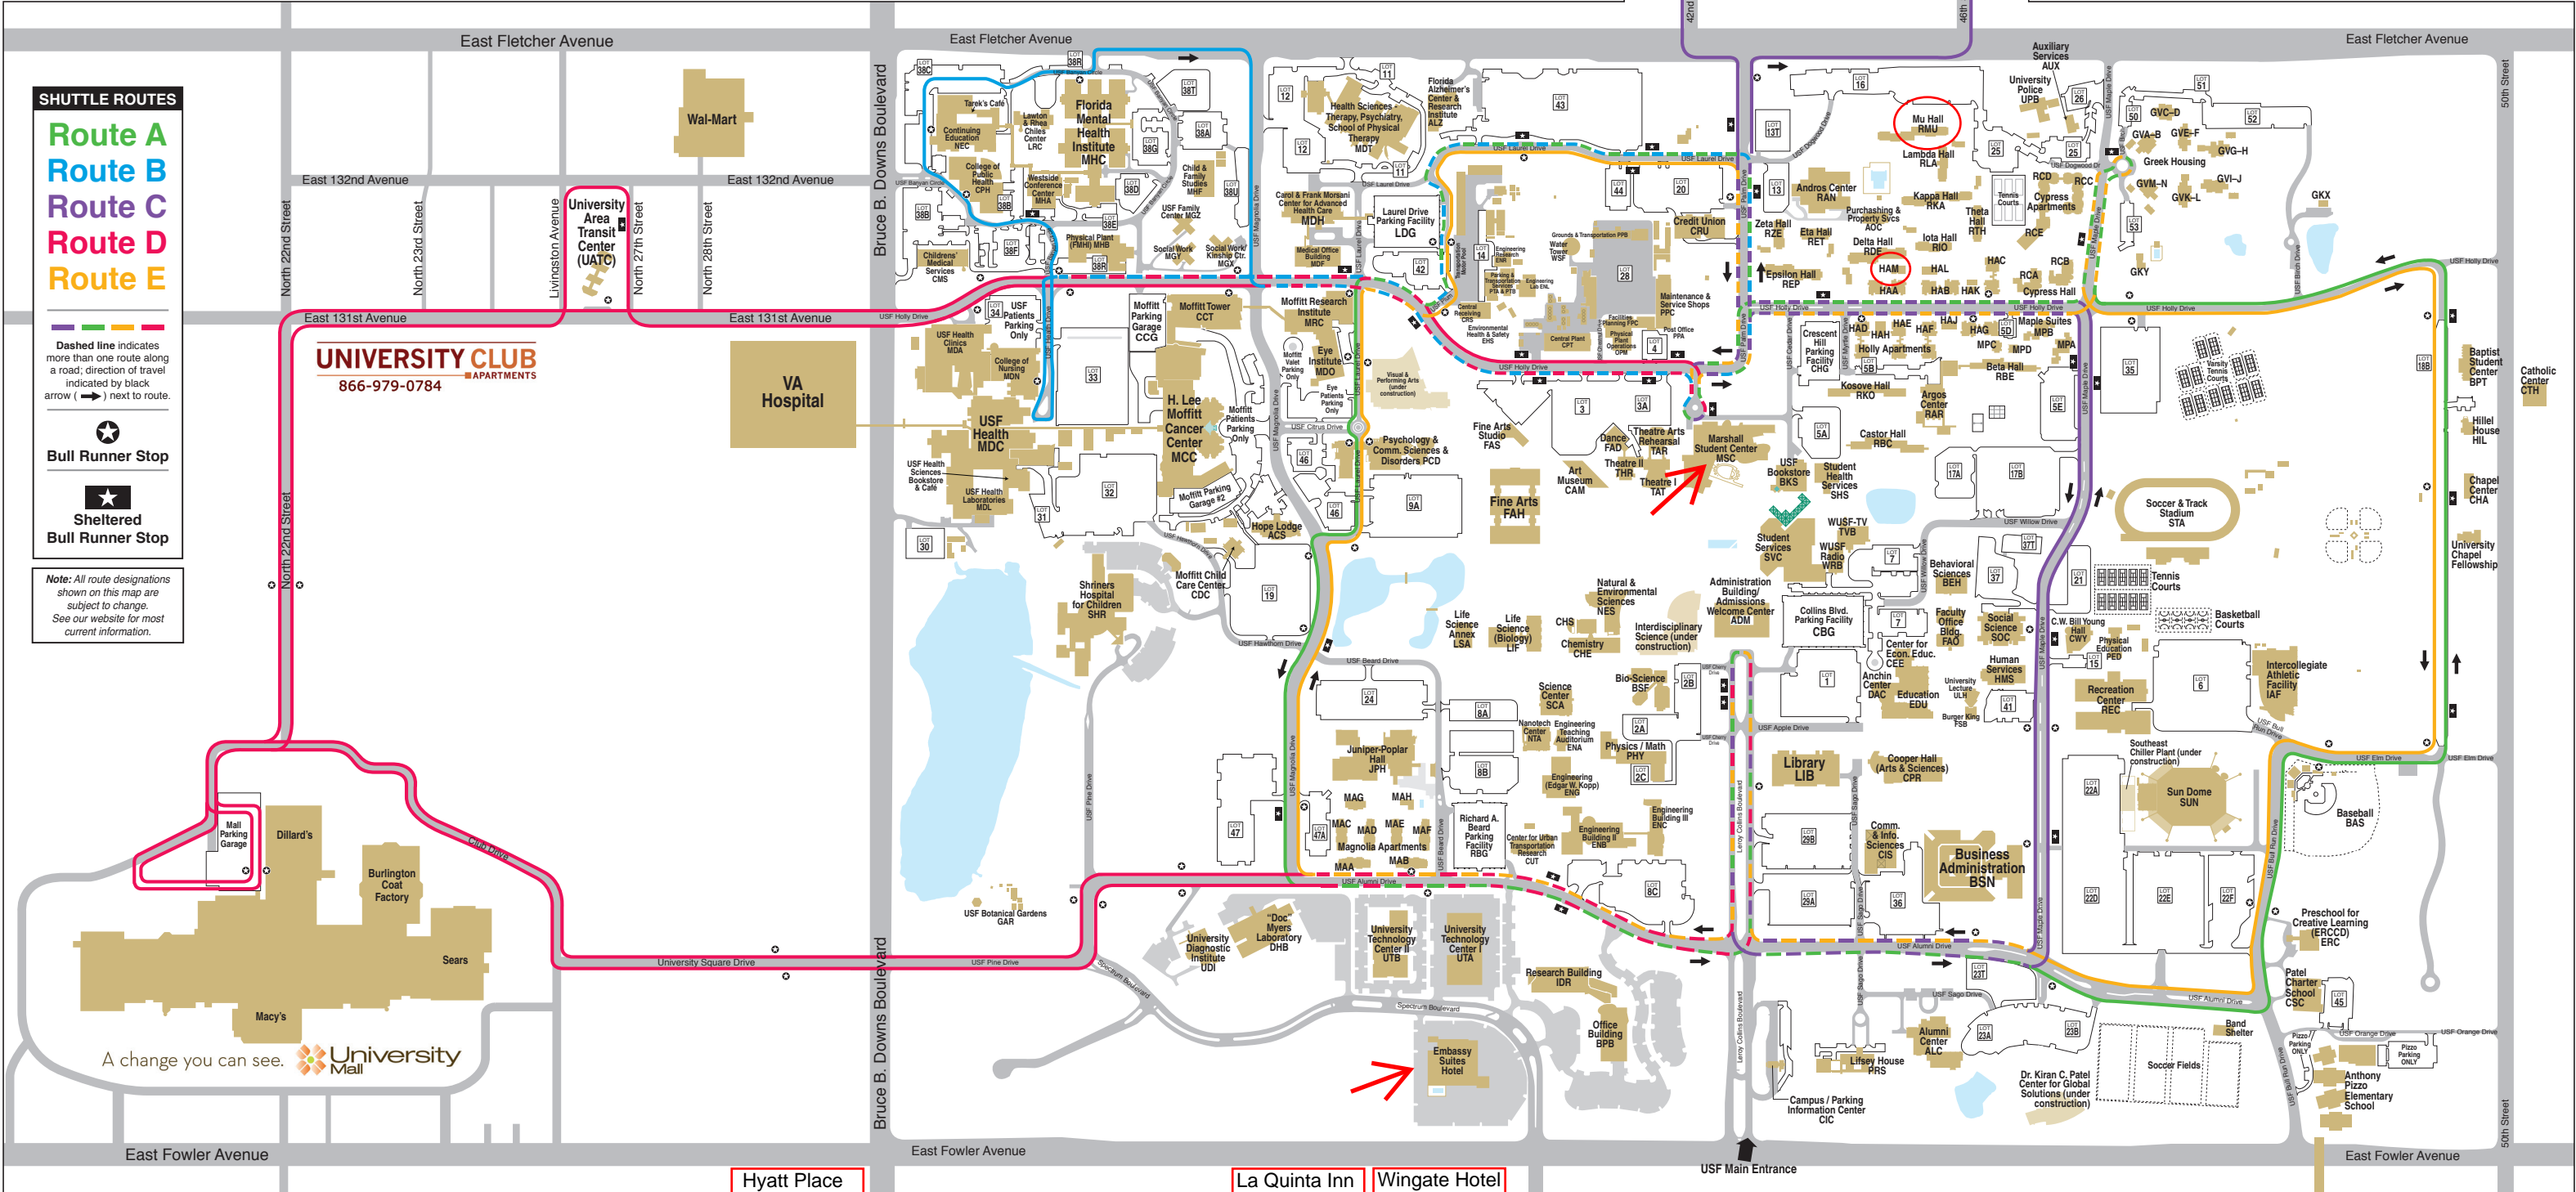

Bull Runner Schedule

Weekday Service
All Routes
A - B - C - D - E
 Monday–Thursday 7:00 a.m.–Midnight
 Friday 7:00 a.m.–5:30 p.m.

Weekend Service
Routes C & D
 Saturday & Sunday 2:30 p.m.–9:30 p.m.

Note: Service times may vary. Check our website (www.usf.edu/bullrunner) for holiday schedules and most current route information.

SHUTTLE ROUTES

- Route A
- Route B
- Route C
- Route D
- Route E

Bull Runner Stop

Sheltered Bull Runner Stop

Dashed line indicates more than one route along a road; direction of travel indicated by black arrow (→) next to route.

USF Bull Runner Routes - 2009-10

SHUTTLE ROUTES

- Route A
- Route B
- Route C
- Route D
- Route E

Dashed line indicates more than one route along a road; direction of travel indicated by black arrow (→) next to route.

Bull Runner Stop

Sheltered Bull Runner Stop

Note: All route designations shown on this map are subject to change. See our website for most current information.

UNIVERSITY CLUB
 866-979-0784
 APARTMENTS

Hyatt Place La Quinta Inn Wingate Hotel