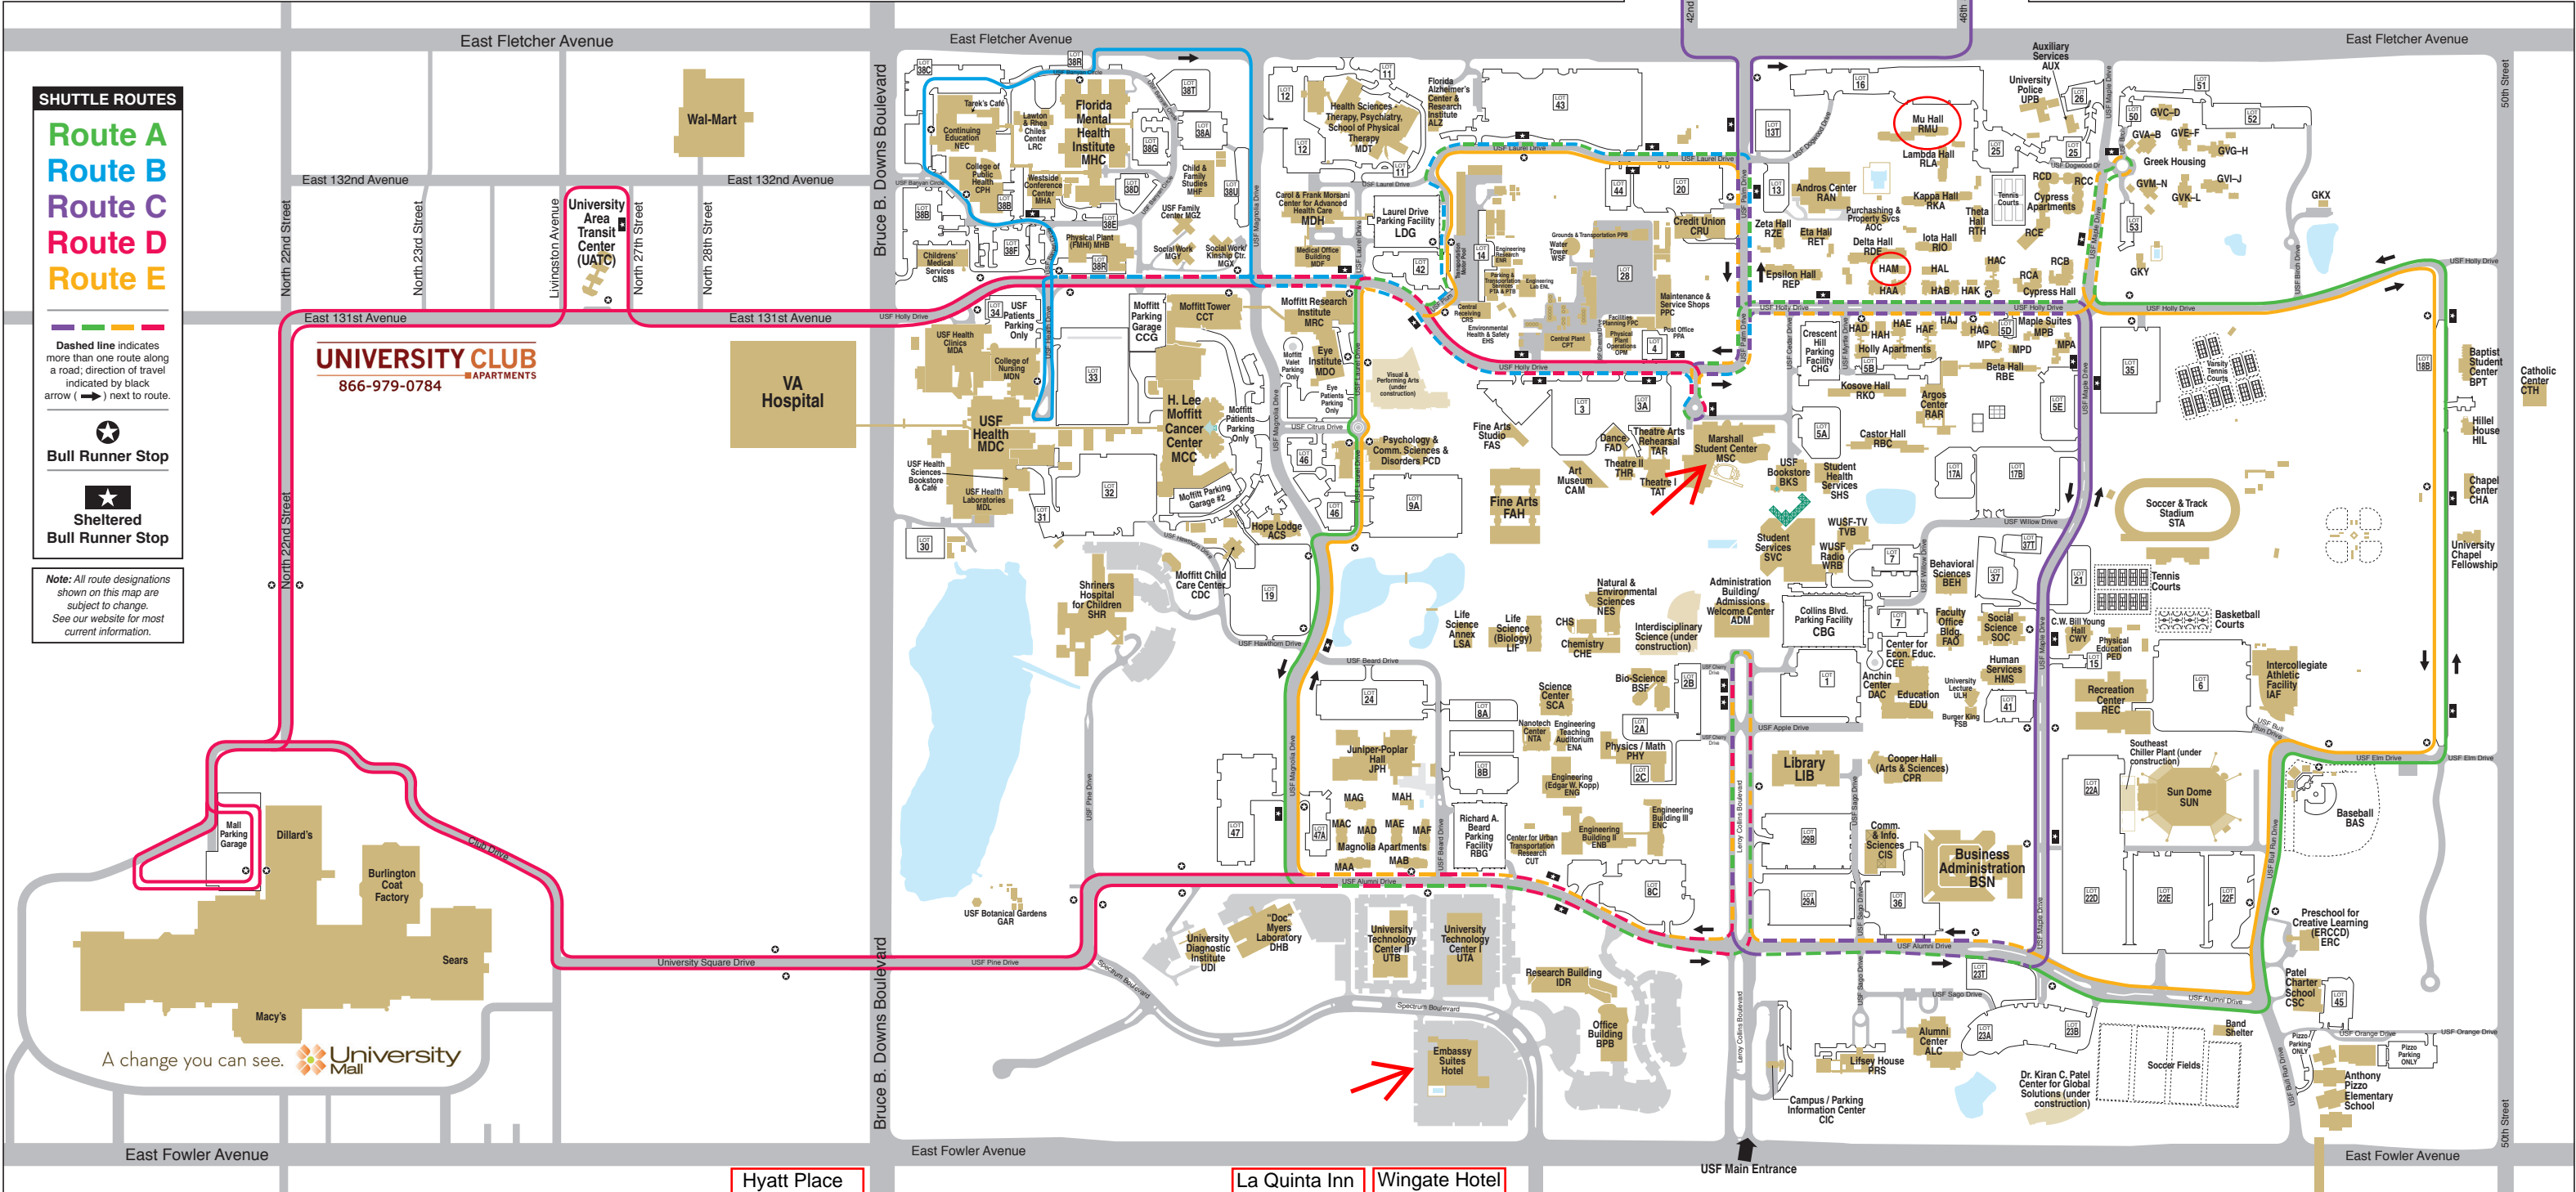

Bull Runner Schedule

Weekday Service
All Routes
A - B - C - D - E
 Monday–Thursday 7:00 a.m.–Midnight
 Friday 7:00 a.m.–5:30 p.m.

Weekend Service
Routes C & D
 Saturday & Sunday 2:30 p.m.–9:30 p.m.

Note: Service times may vary. Check our website (www.usf.edu/bullrunner) for holiday schedules and most current route information.

USF Bull Runner Routes - 2009-10

SHUTTLE ROUTES

- Route A
- Route B
- Route C
- Route D
- Route E

Bull Runner Stop

Sheltered Bull Runner Stop

Dashed line indicates more than one route along a road; direction of travel indicated by black arrow (→) next to route.

SHUTTLE ROUTES

- Route A
- Route B
- Route C
- Route D
- Route E

Dashed line indicates more than one route along a road; direction of travel indicated by black arrow (→) next to route.

Bull Runner Stop

Sheltered Bull Runner Stop

Note: All route designations shown on this map are subject to change. See our website for most current information.

Hyatt Place La Quinta Inn Wingate Hotel